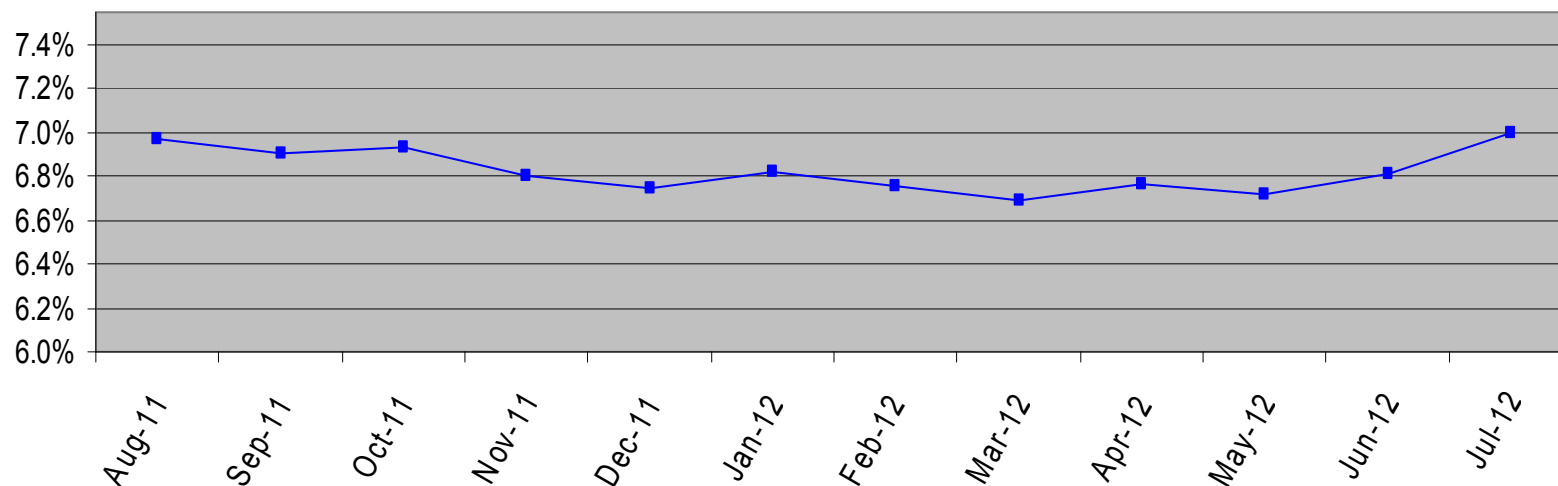

Kent County Council Percentage of staff aged 25 and under (August 11 - July 12)

	Aug-11	Sep-11	Oct-11	Nov-11	Dec-11	Jan-12	Feb-12	Mar-12	Apr-12	May-12	Jun-12	Jul-12
% aged 25 and under - KCC	7.0%	6.9%	6.9%	6.8%	6.7%	6.8%	6.8%	6.7%	6.8%	6.7%	6.8%	7.0%
25 and under	799	781	775	758	745	746	737	727	727	718	723	743